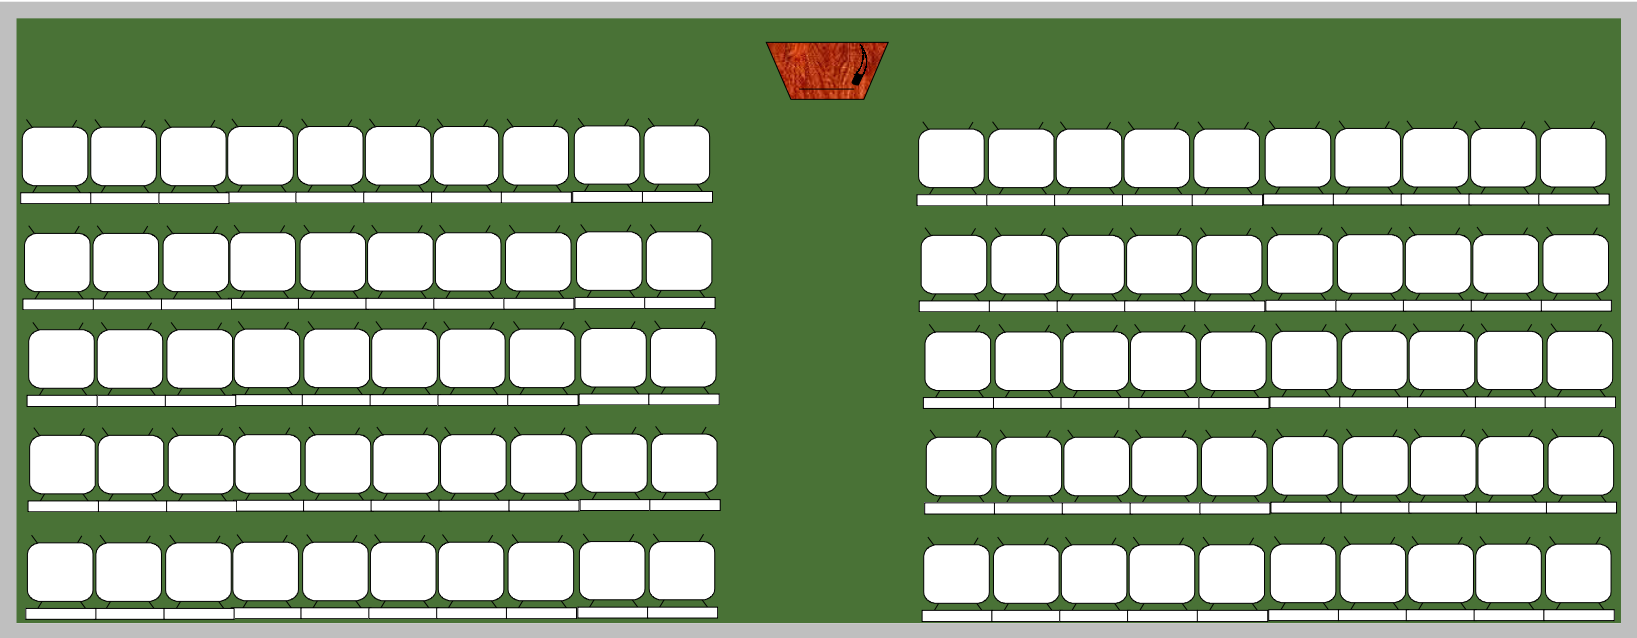

15' x 40' auditorium seating floor plan

100 Seating capacity with podium shown