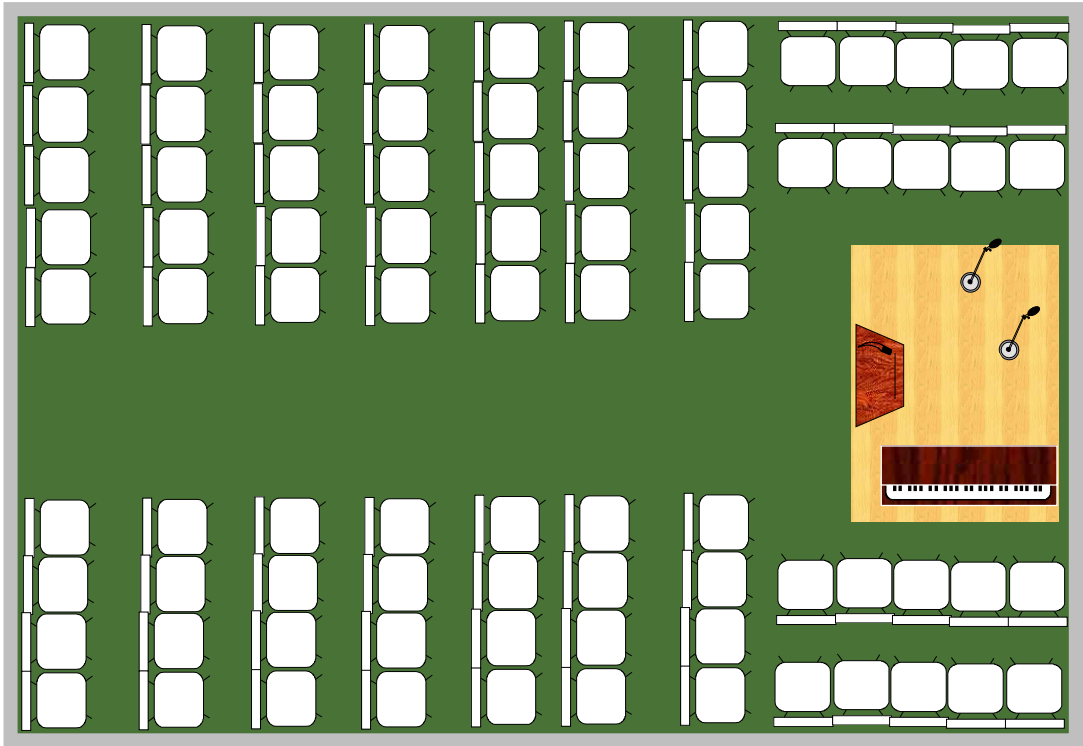

20' x 30' auditorium seating floor plan

83 Seating capacity with 6' x 8' stage shown

100 maximum seating capacity without stage