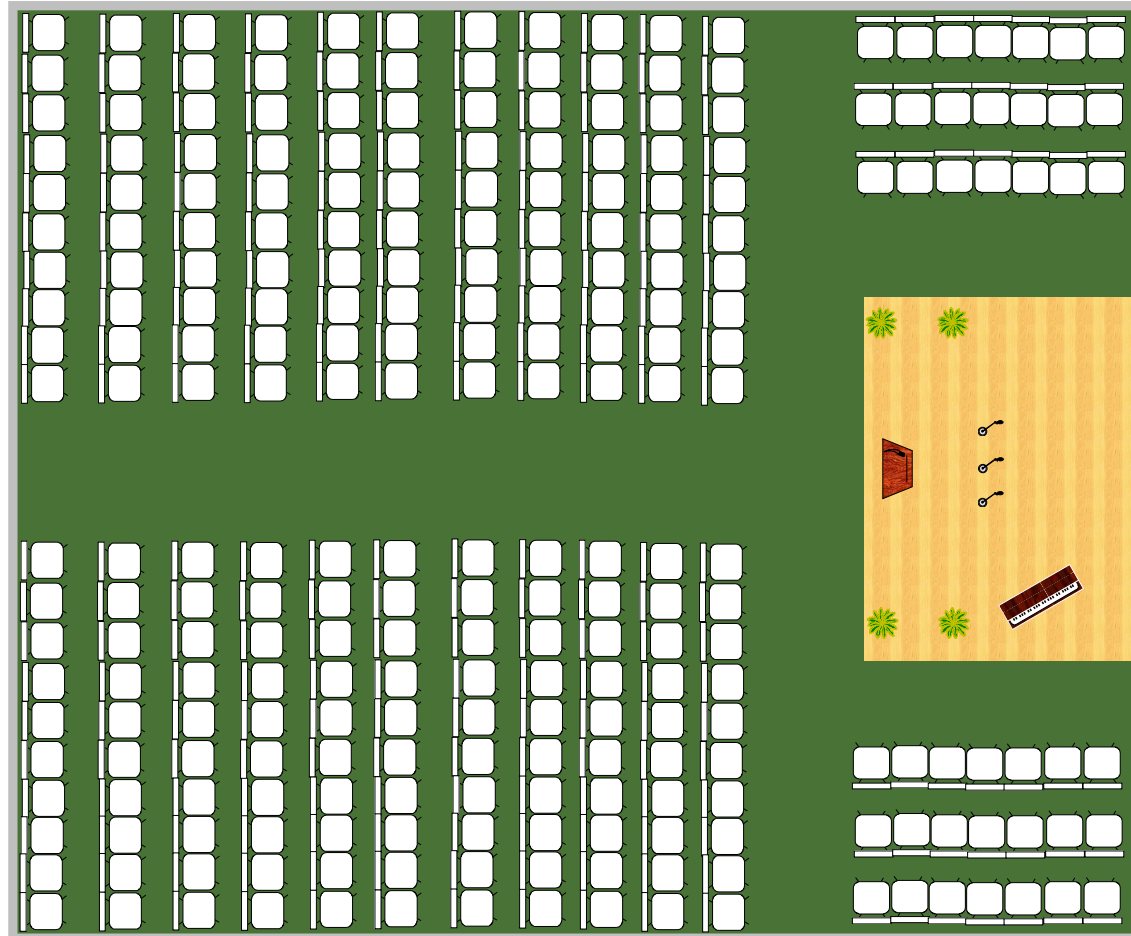

40'x50' Frame Tent

40' x 50' auditorium seating floor plan

262 Seating capacity with 12' x 16' stage shown

333 maximum seating capacity without stage