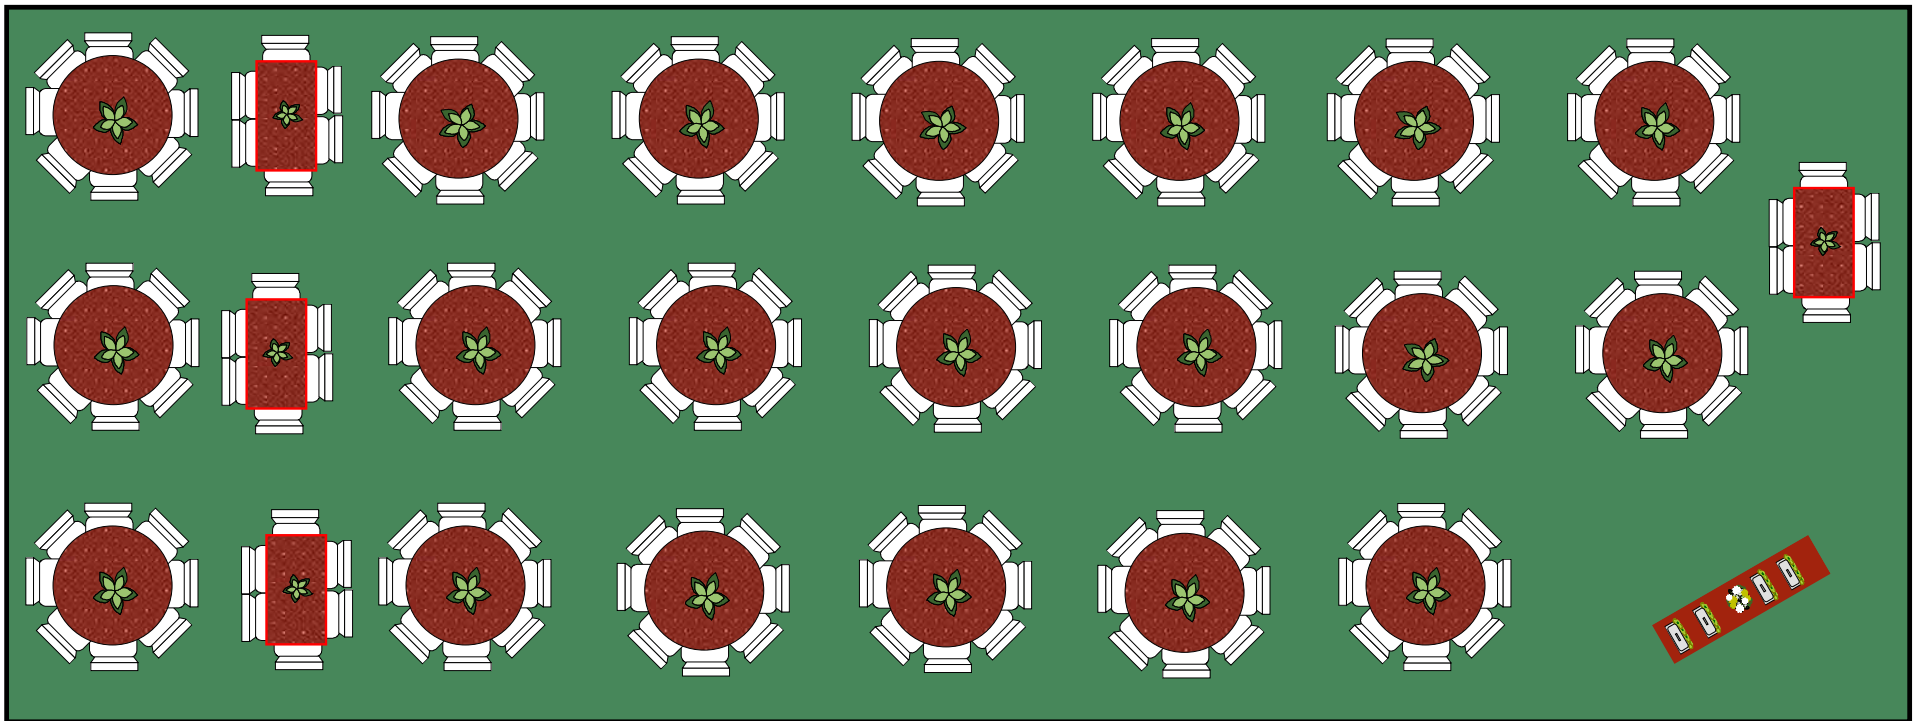

30'x80' Frame Tent

30' x 80' Banquet Seating floor plan

**184 Seating capacity with buffet line shown**  
**200 maximum banquet seating capacity**