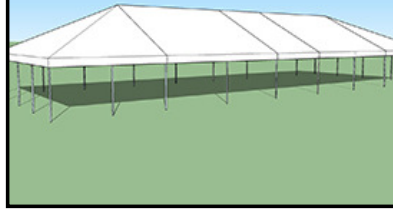

30'x80' Frame Tent

30' x 80' Banquet Seating floor plan

**184 Seating capacity with buffet line shown**  
**200 maximum banquet seating capacity**