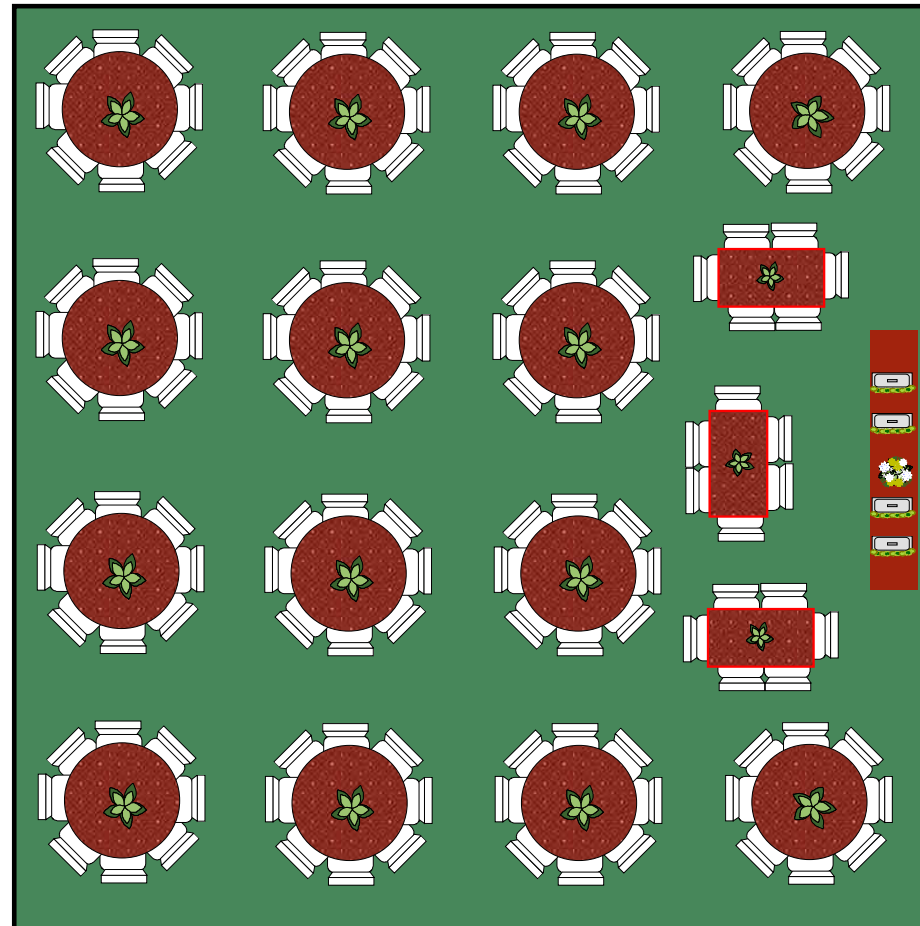

40' x 40' Banquet seating floor plan

130 Seating capacity with buffet line shown
133 maximum banquet seating capacity