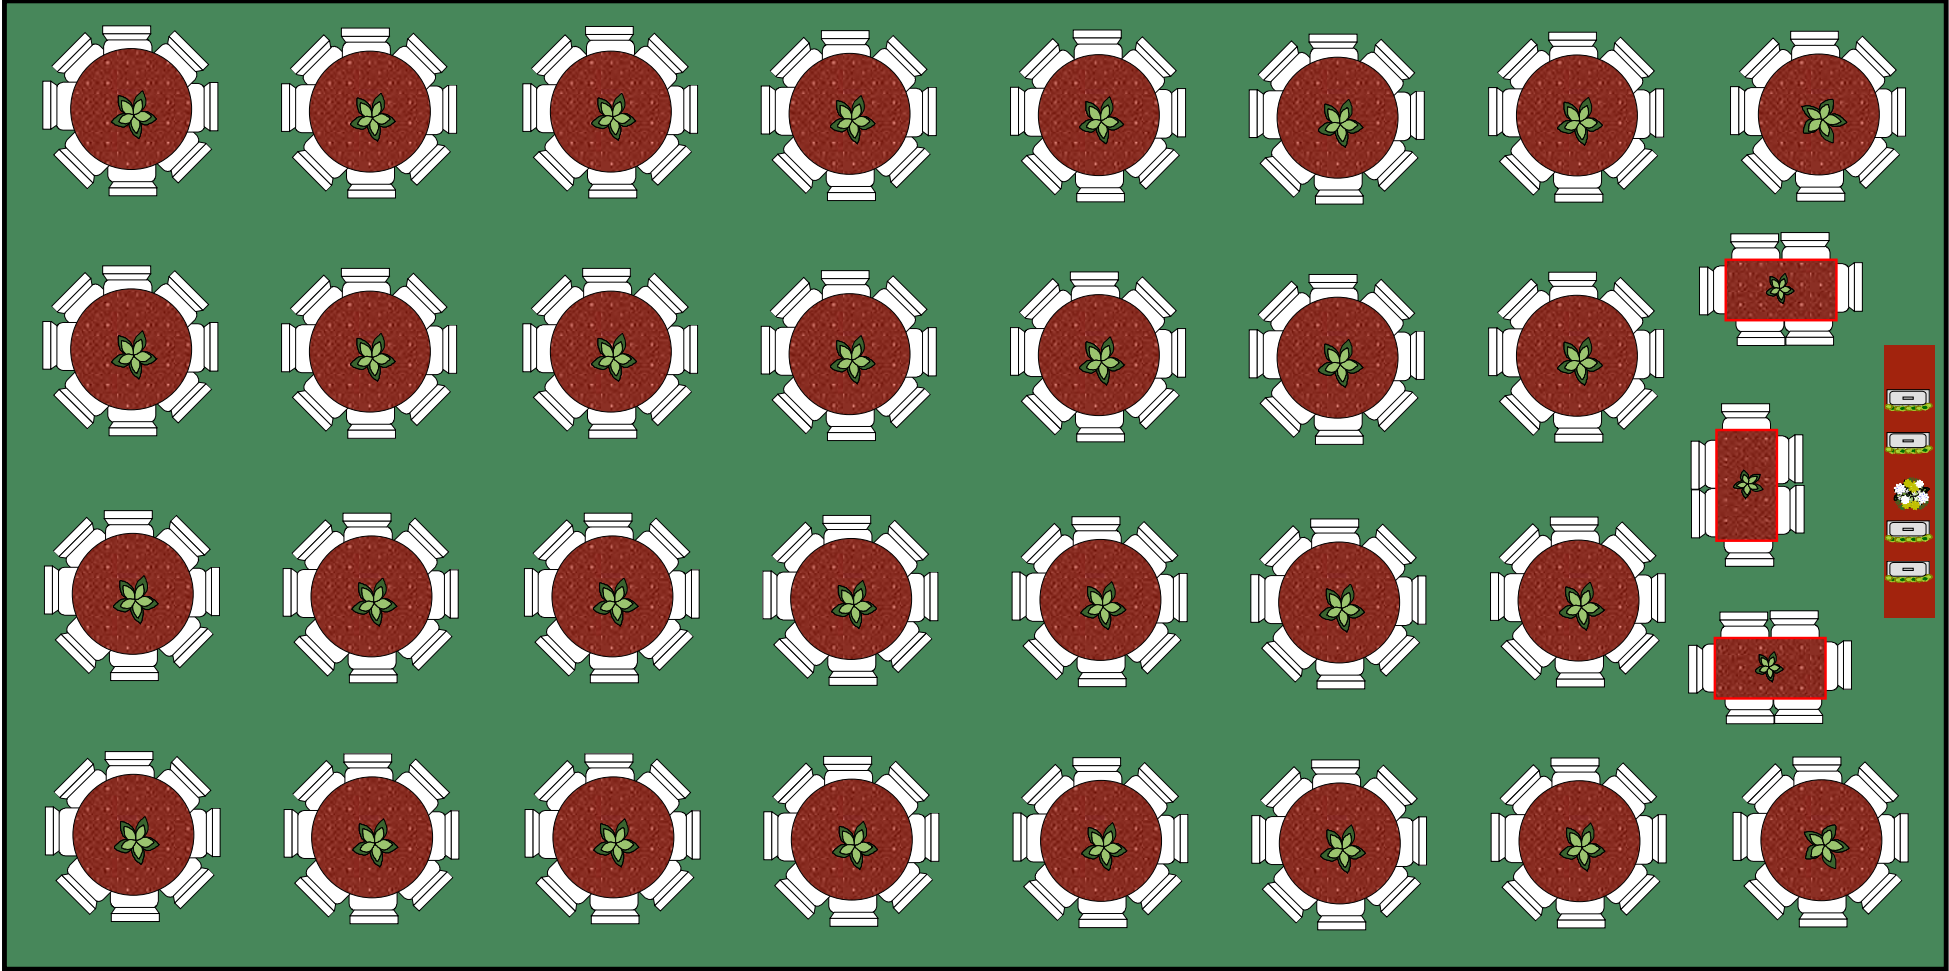

40' x 80' Banquet seating floor plan

258 Seating capacity with buffet line shown
267 maximum banquet seating capacity