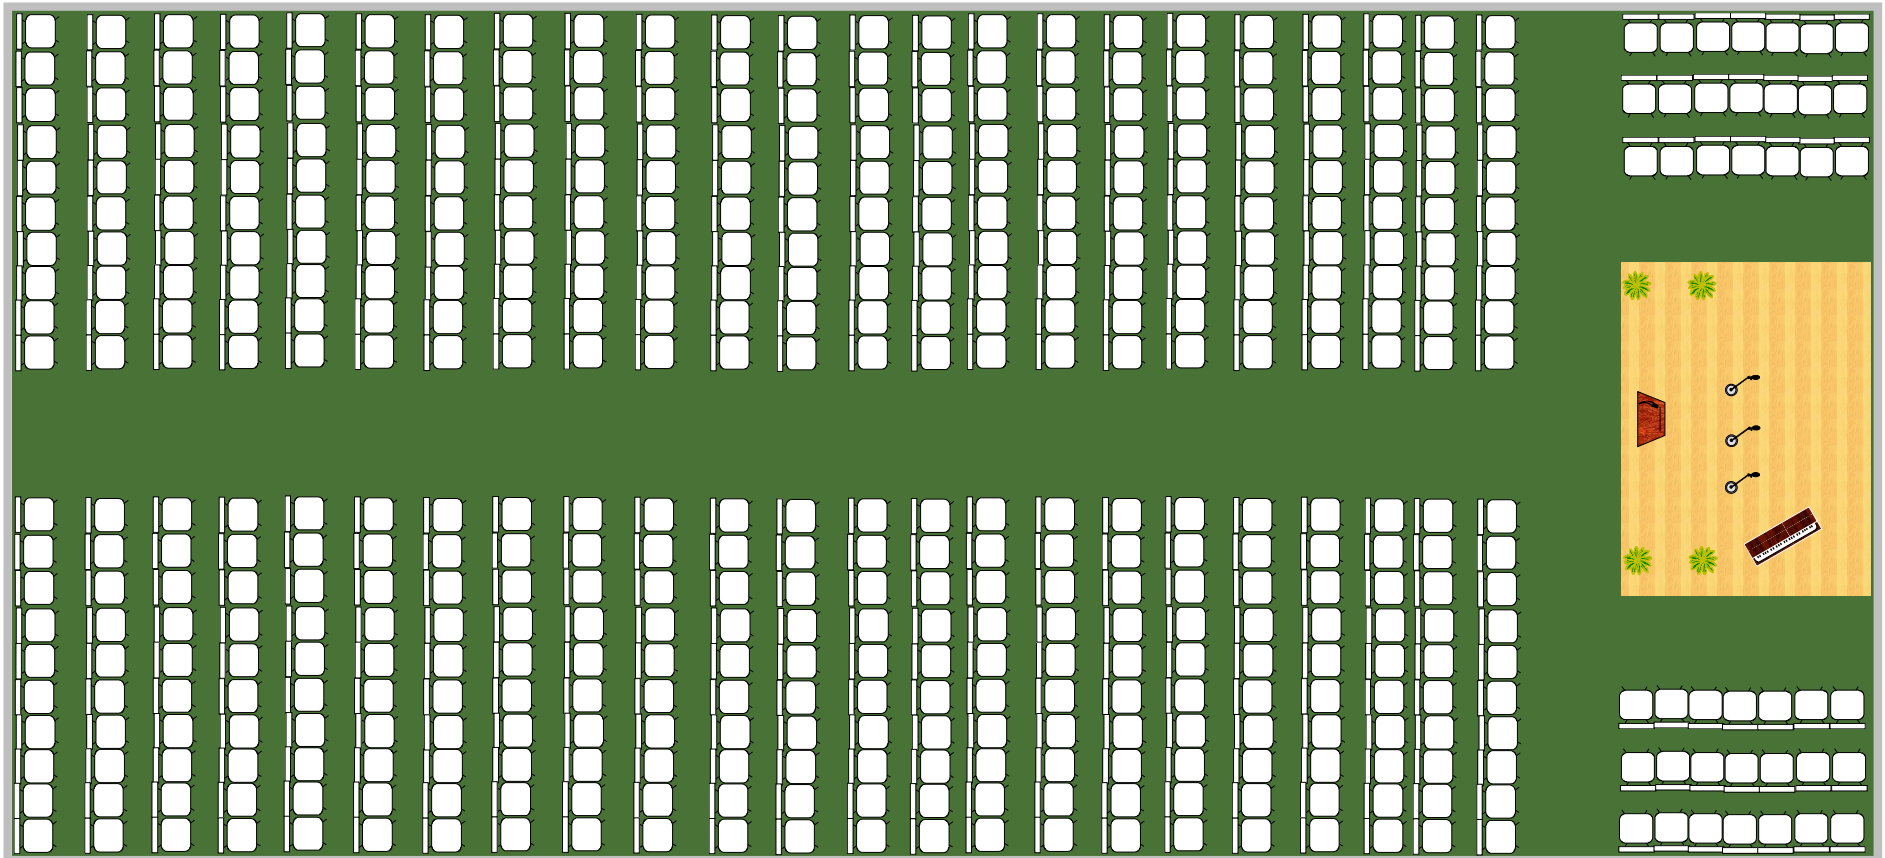

40' x 90' auditorium seating floor plan

482 Seating capacity with 12' x 16' stage shown

600 maximum seating capacity without stage