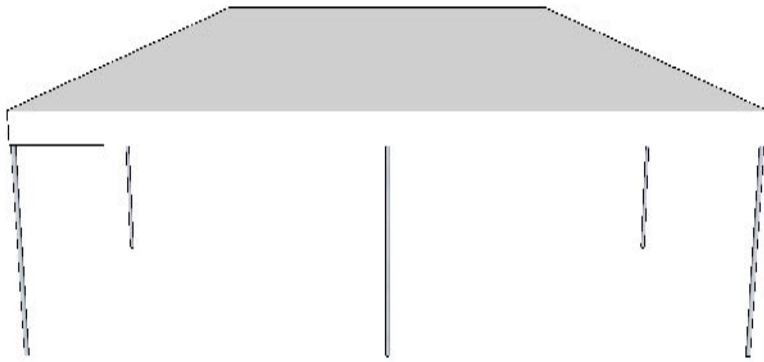

15x30 West Coast Frame Tent

Fittings		
4	Corner Fitting	2111
2	3 Way Crown	2129
2	Side T Joint	2112
1	Ridge Top Slide T	2118
38	Canopy Pins	2115
6	Base Plates	2114

Poles		
7	14' 4"	Spreader
4	10' 6"	Rafter
2	7' 8"	Rafter
6	6' 8"	Legs