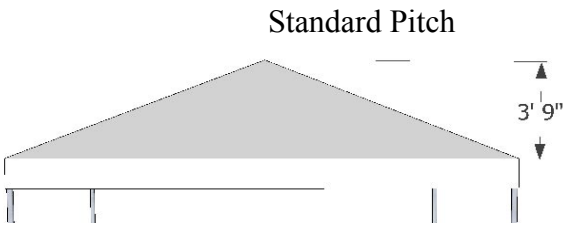

15x30 West Coast Frame Tent

Fittings		
4	Corner Fitting	2111
2	3 Way Crown	2129
2	Side T Joint	2112
1	Ridge Top Slide T	2118
38	Canopy Pins	2115
6	Base Plates	2114

Poles		
7	14' 4"	Spreader
4	10' 6"	Rafter
2	7' 8"	Rafter
6	6' 8"	Legs