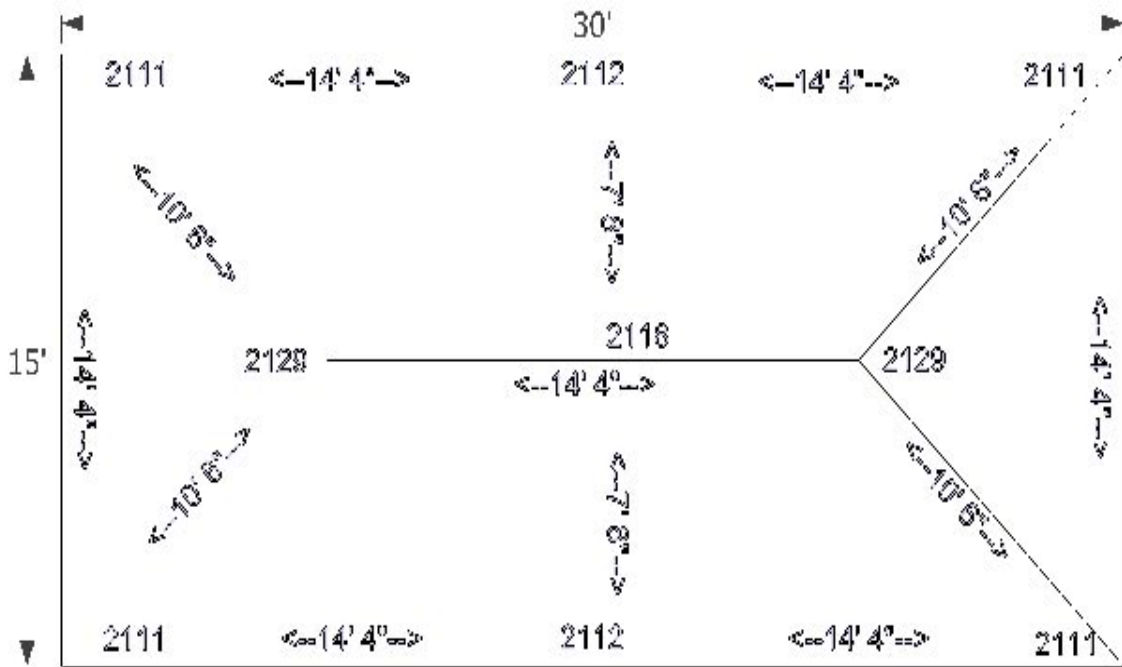

15x30 West Coast Frame Tent

Fittings		
4	Corner Fitting	2111
2	3 Way Crown	2129
2	Side T Joint	2112
1	Ridge Top Slide T	2118
38	Canopy Pins	2115
6	Base Plates	2114

Poles		
7	14' 4"	Spreader
4	10' 6"	Rafter
2	7' 8"	Rafter
6	6' 8"	Legs