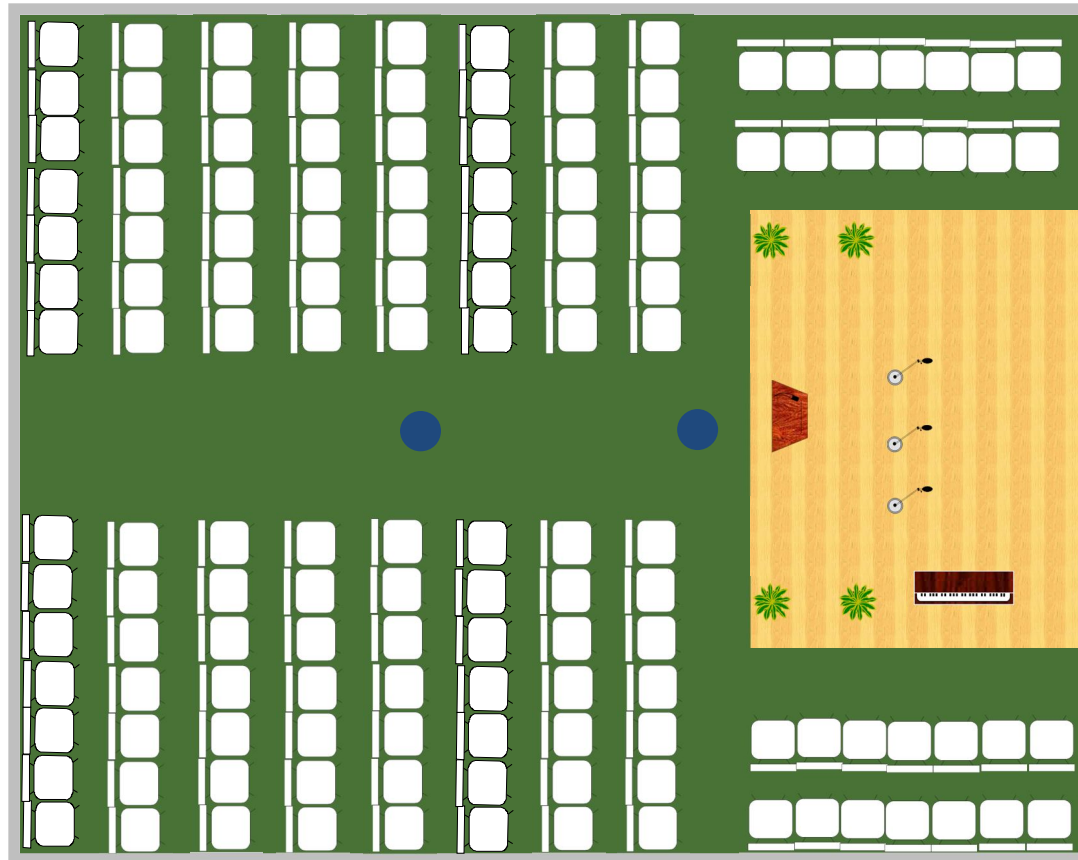

30' X 40' auditorium seating floor plan

● Blue dots = Center pole position

140 Seating capacity with 12' x 16' stage shown

200 maximum seating capacity without stage