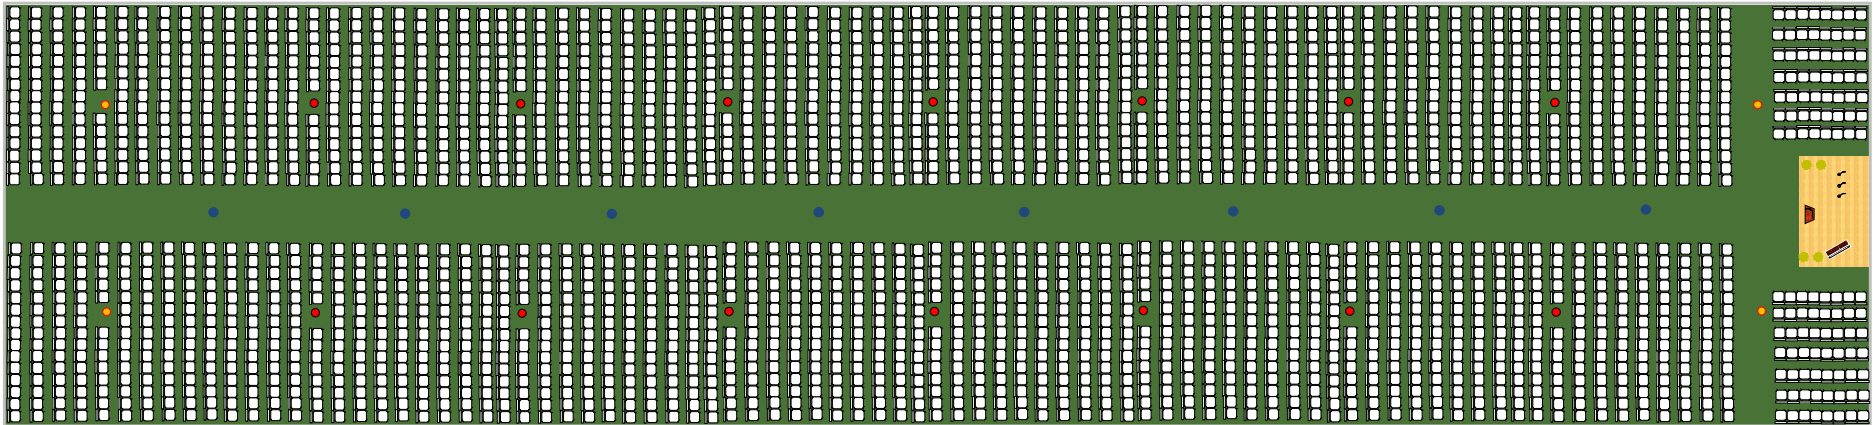

60' x 270' auditorium seating floor plan