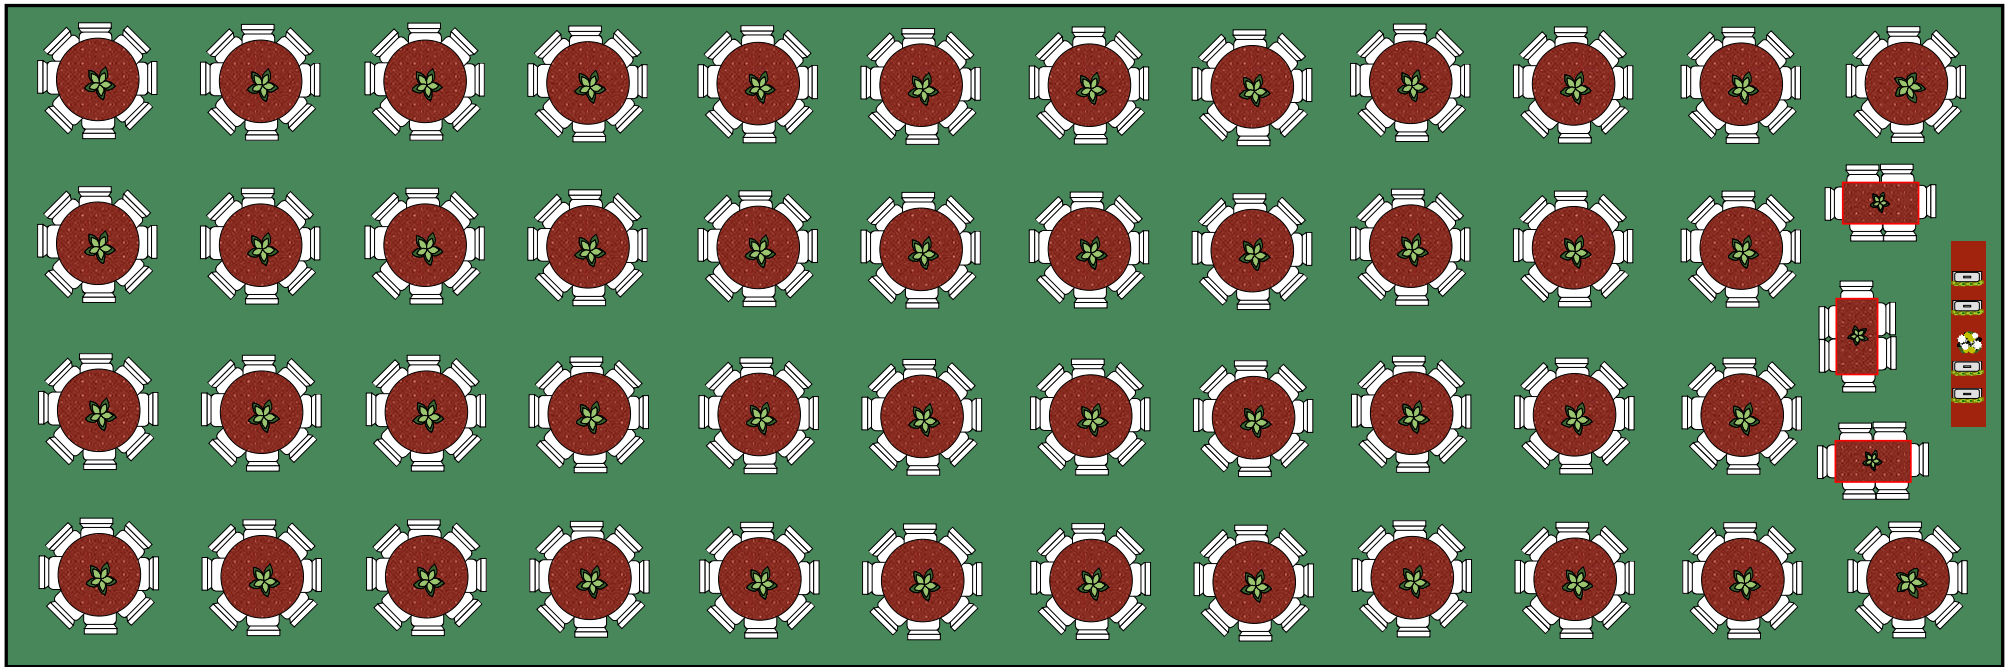

40'x120' Frame Tent

40' x 120' Banquet seating floor plan

**386 Seating capacity with buffet line**  
**400 maximum banquet seating capacity**