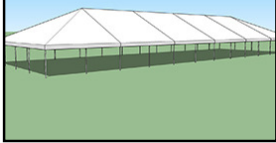

40'x120' Frame Tent

40' x 120' Banquet seating floor plan

**386 Seating capacity with buffet line**  
**400 maximum banquet seating capacity**